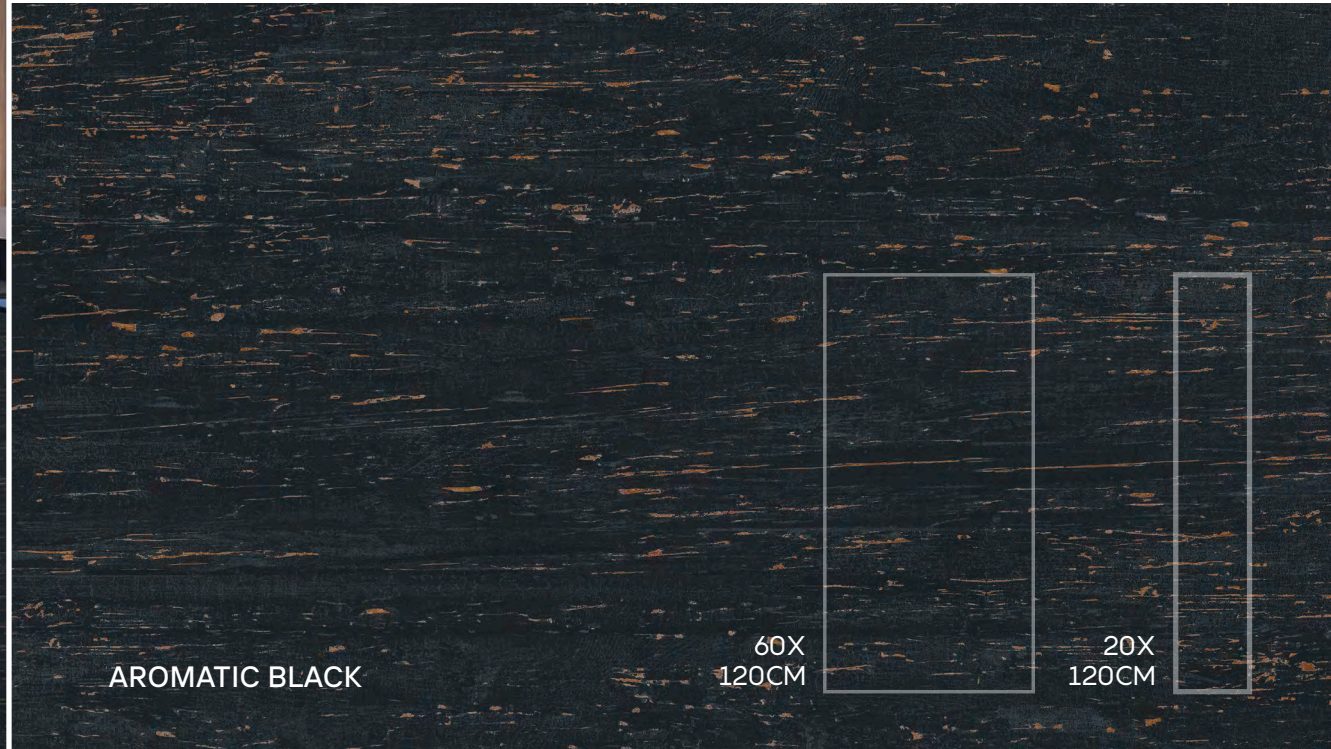

AROMATIC BLACK

60X
120CM

20X
120CM

AROMATIC
CEDAR

AROMATIC
BROWN

AROMATIC
BLACK

SCAN AND TOUCH
TO LIVE

Random

04