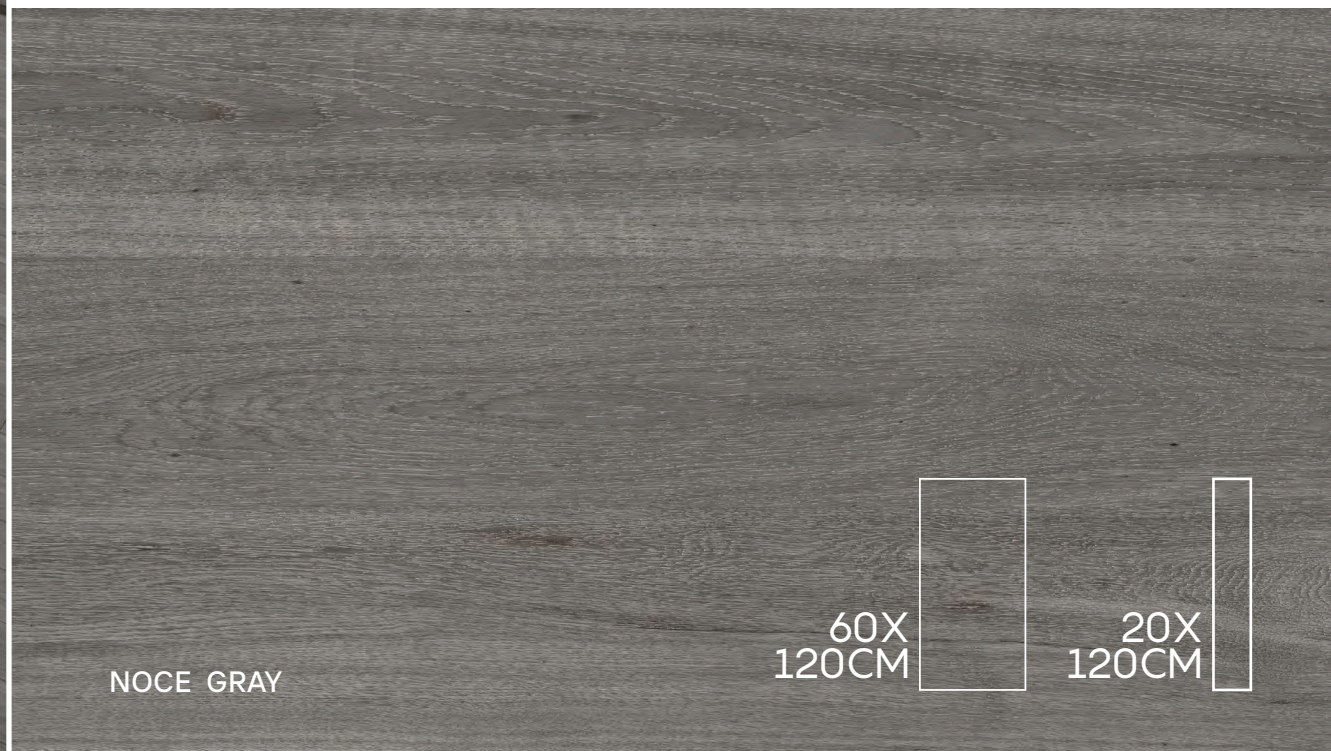

TEAK BLACK

60X
120CM

20X
120CM

SCAN AND TOUCH
TO LIVE

Random
04

TEAK
AFRICA

TEAK
AMERICANO

TEAK
BLACK