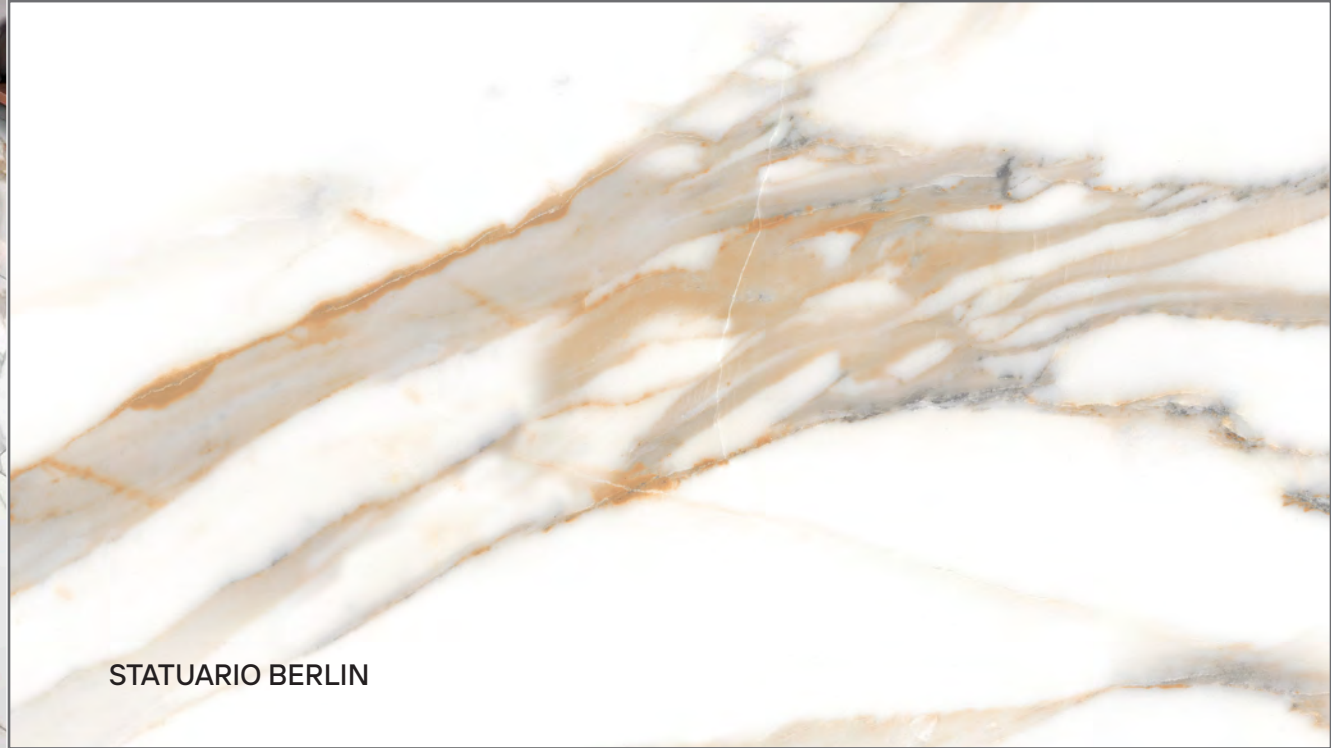

STATUARIO BERLIN

360°

SCAN AND TOUCH
TO LIVE

Random
07